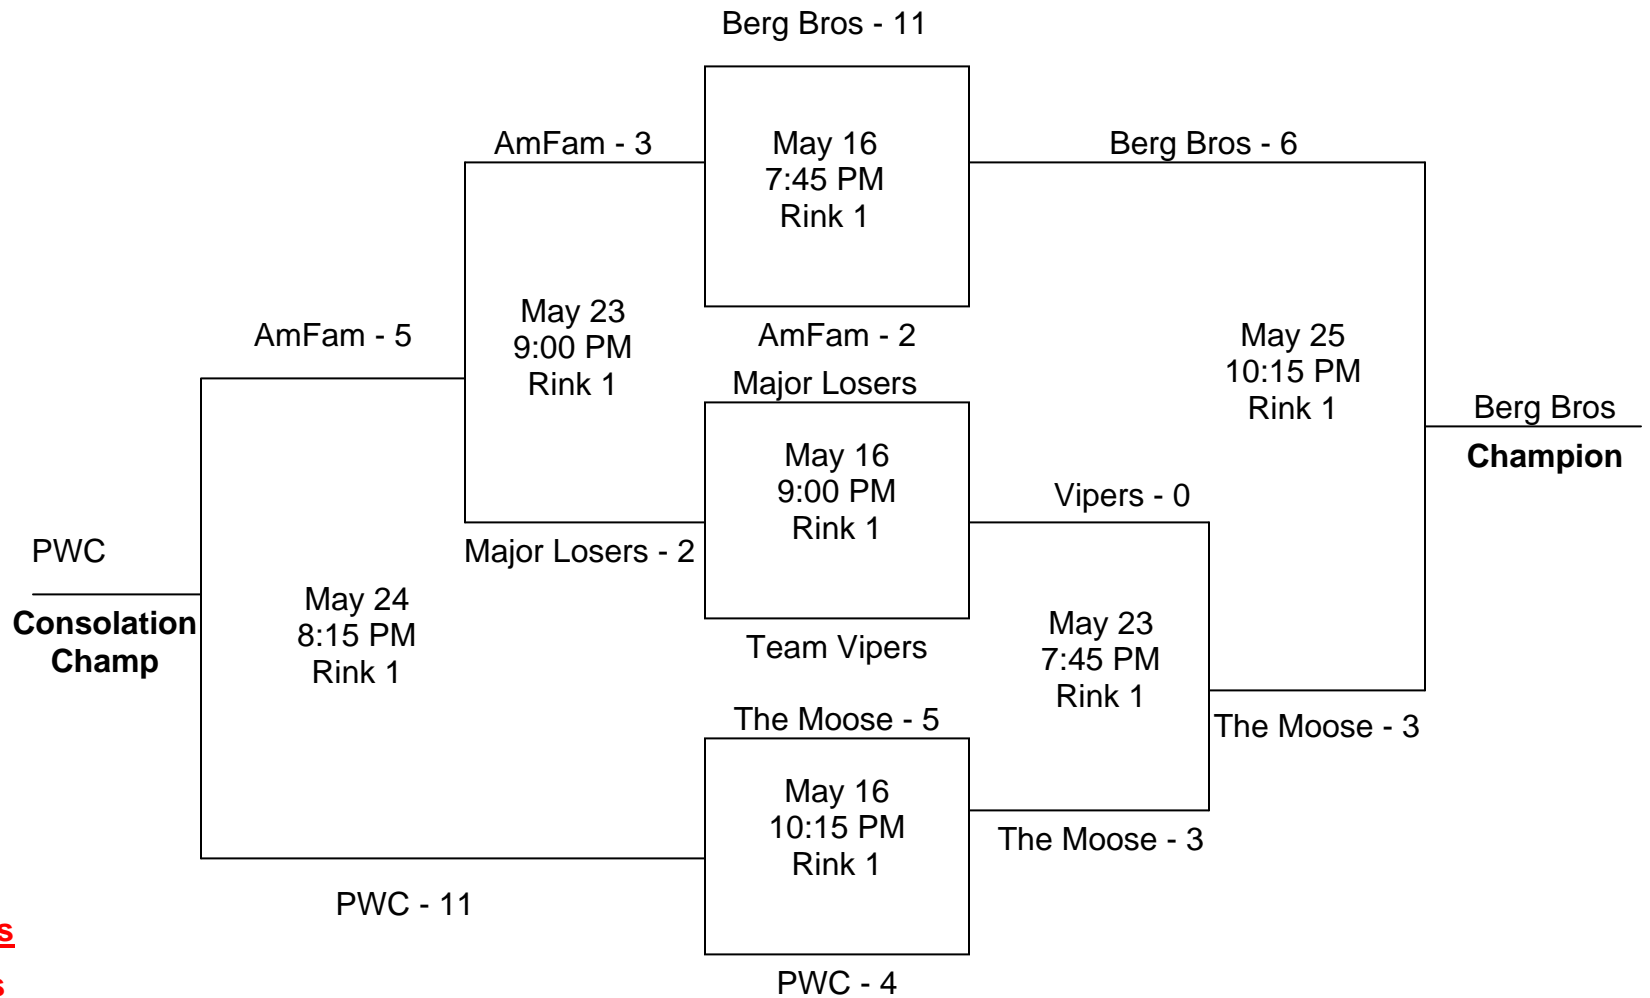

Spring 2010 Silver Playoff Bracket

Post Season Seeds

- #1 – Berg Brothers
- #2 – The Moose
- #3 – Major Losers
- #4 – Team Vipers
- #5 – PWC
- #6 – AmFam